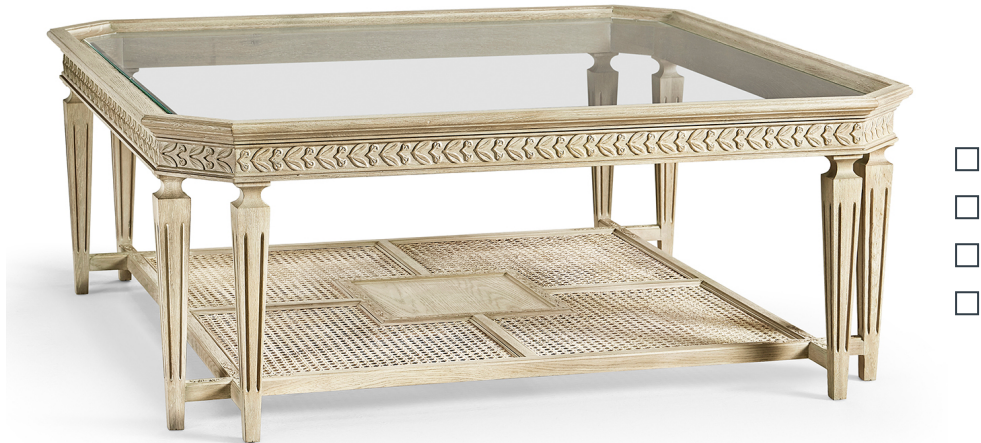

JONATHAN CHARLES

www.jc-loves-lds.com | lds@jonathancharles.com

NIMBUS SQUARE COCKTAIL TABLE W/ CLIPPED CORNERS

SALE CODE

496152-PNT-GCL

COLLECTION

White Collection White Collection

MAIN FINISH

FIN-PAI-205-1

Painted Nordic Wheat

DIMENSION

48 x 48 x 19 inches

122 x 122 x 48 cm

Bottom height: 1 ¾ inches (4.2 cm)

Depth inside: 42 ¼ inches (107.4 cm)

Inside height: 12 ½ inches (32 cm)

Width inside: 42 ¼ inches (107.4 cm)

CBM	|	NAN
Unit	|	N/A