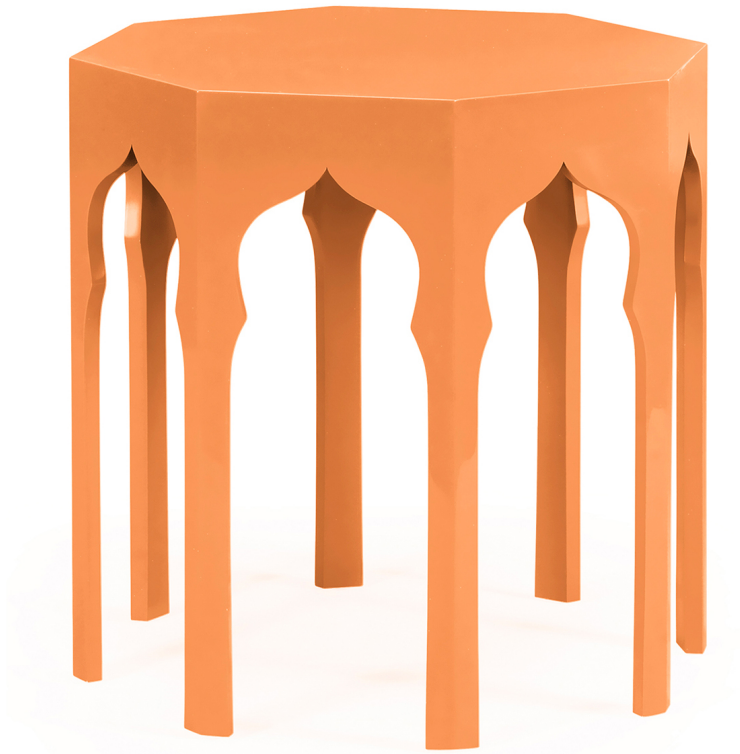

## SIDE TABLE (PUMPKIN CREAM)

---

### MAIN FINISH

FIN-PAI-41-1

Pumpkin Cream

### DIMENSION

24 x 24 x 25 inches

61 x 61 x 63.5 cm